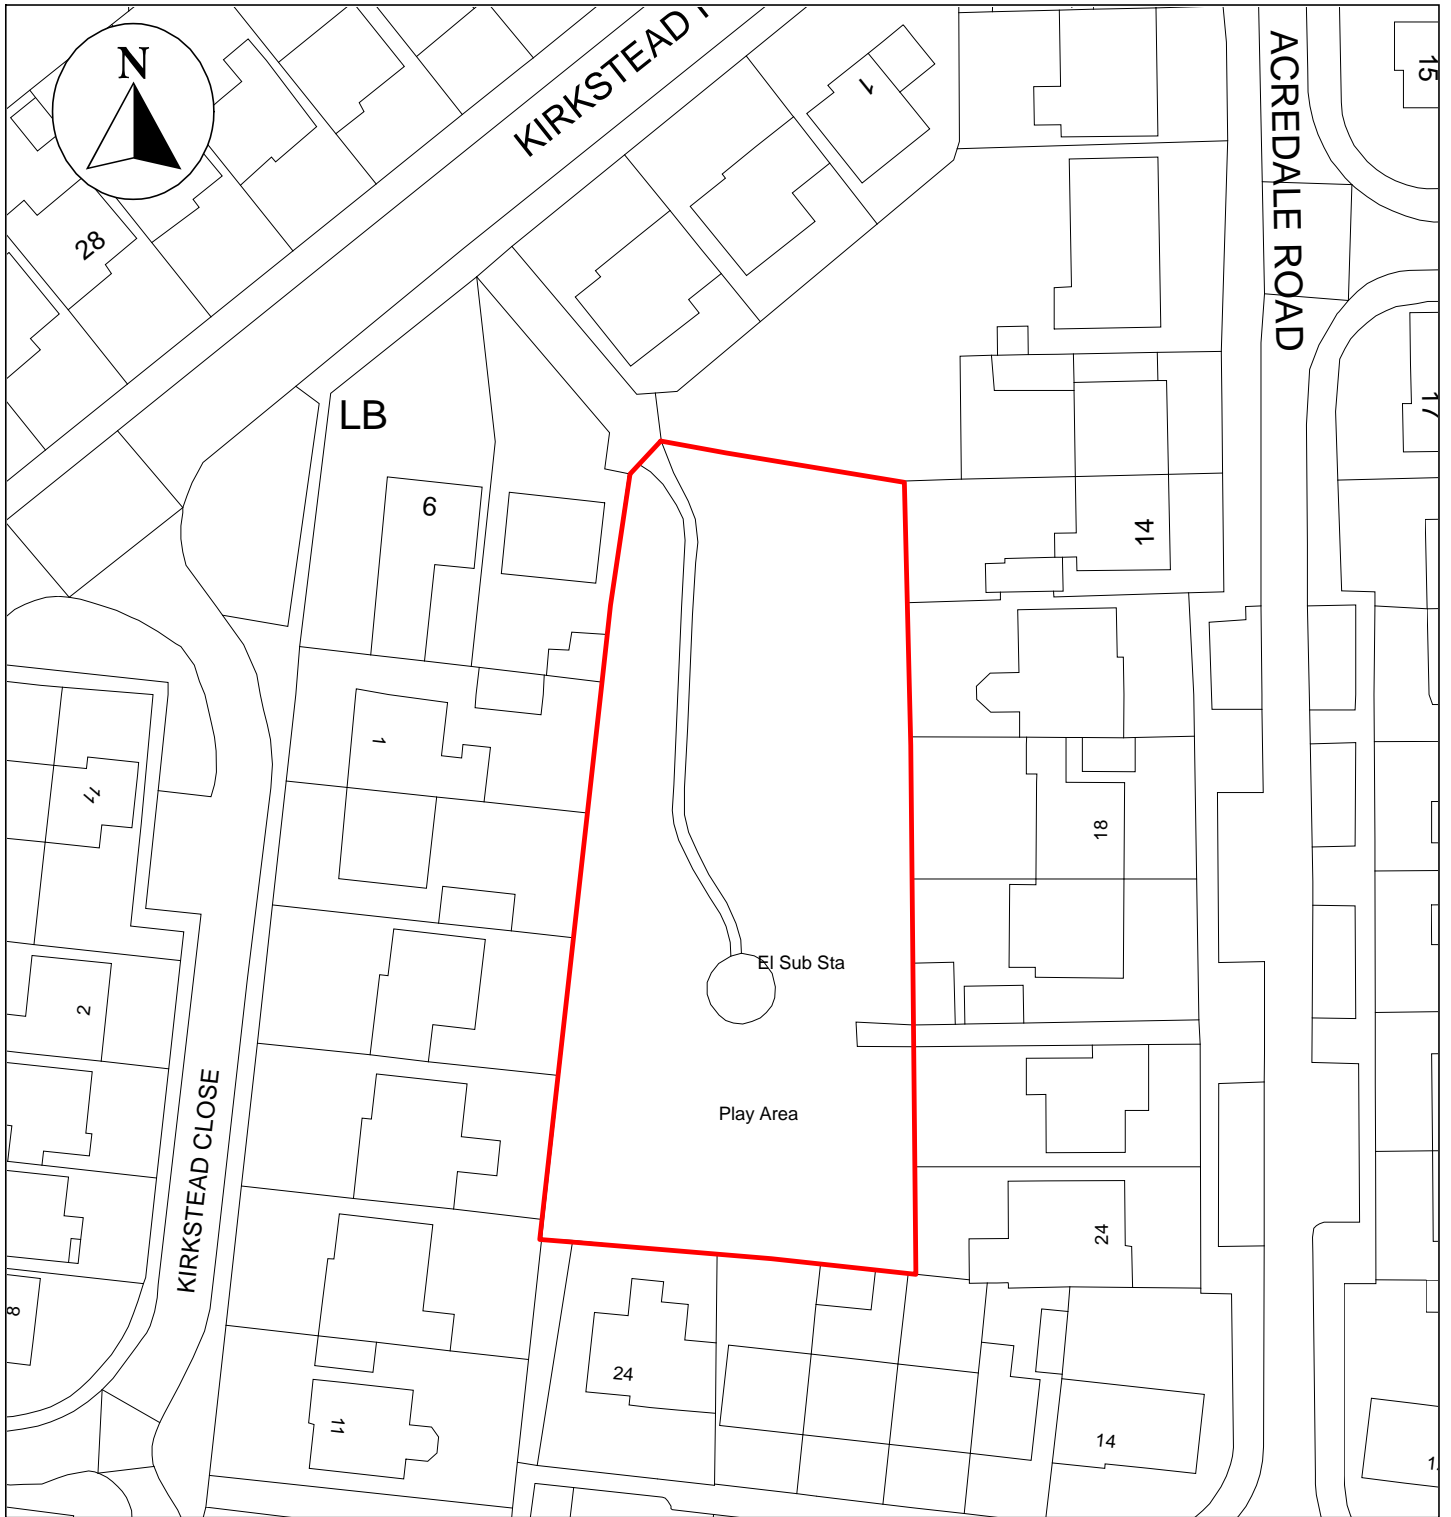

# Public Space Protection Order Cumberland Council 2024

ANTI-SOCIAL BEHAVIOUR CRIME AND  
POLICING ACT 2014

**Land at Kirkstead Road, Carlisle, CA2 7RD**

Neighbourhoods  
Education and Enforcement  
Allerdale House  
Workington  
CA14 3YJ

Scale: 1 : 750  
Date: February 2024

©crown copyright database rights 2024  
ordnance survey AC0000861732